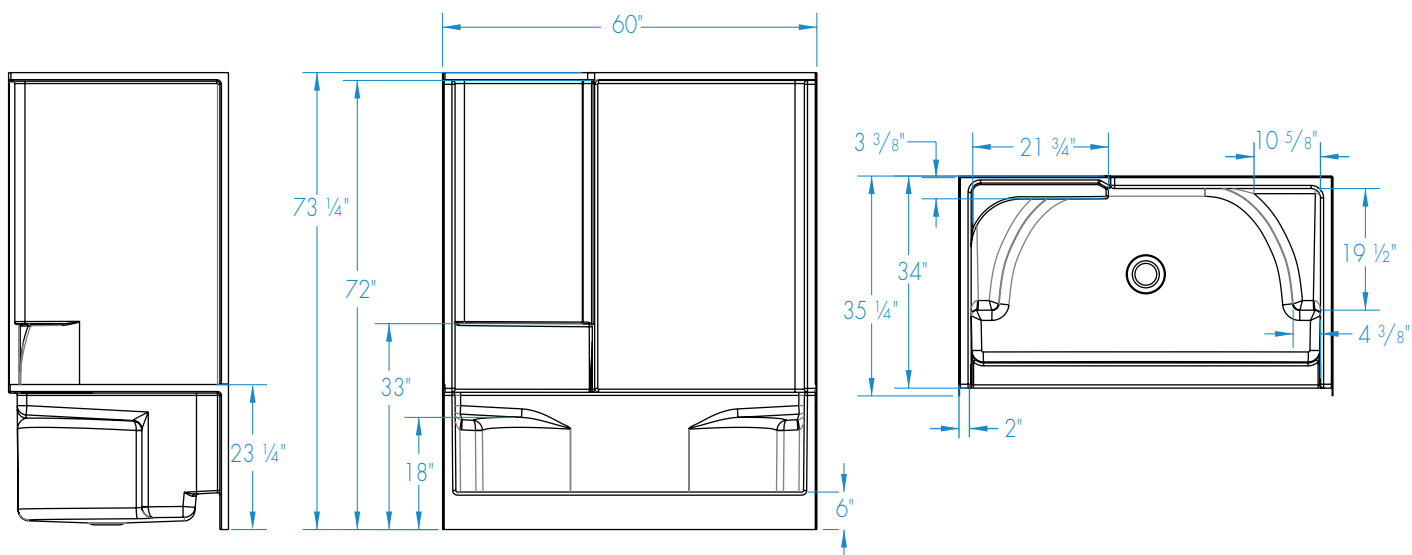

16033P – REMODELINE SECTIONALS

60 x 34 x 72 inches

FEATURES

- 3-piece shower
- Smooth wall
- Integral seats
- Molded toiletry shelf
- Center drain
- AcrylX™ applied acrylic surface
- Lifetime limited warranty

COLOR OPTIONS

Stock	Upgraded	Premium
White	Almond Linen/Biscuit Bone	Black Mexican Sand Sand Bar Sterling Silver

16033P

60 x 34 x 72 inches

FEATURES lbs Dimensional Tolerance $\pm \frac{3}{8}$ ". Dimensions needed for site preparation should be measured from the unit. Aquatic assumes no responsibility for preparatory work.

Model #	Material	Wall Finish	Pieces	Drain	Seat	Net Wt.	Pkg. Wt.
Shower #16033P	AcrylX™	Smooth	3	Center	2 seats	128	133

DIMENSIONS

Specifications	inches
Width: Overall / Net	60
Depth: Overall / Net	35 1/4 / 34
Height: Overall / Net	73 1/4 / 72
Enclosure Opening	56
Skirt Height	6
Drain Rough-In (from Back Wall)	15 3/4
Drain Rough-In (from Side Wall)	30
Drain: Diameter / Clearance	3 1/4 / 3/4

FRAMING DIMENSIONS inches

Type	D Depth	W Width	H Height	A	B	C
Alcove	35 1/4	60 1/8	-	Box Out	30	15 3/4