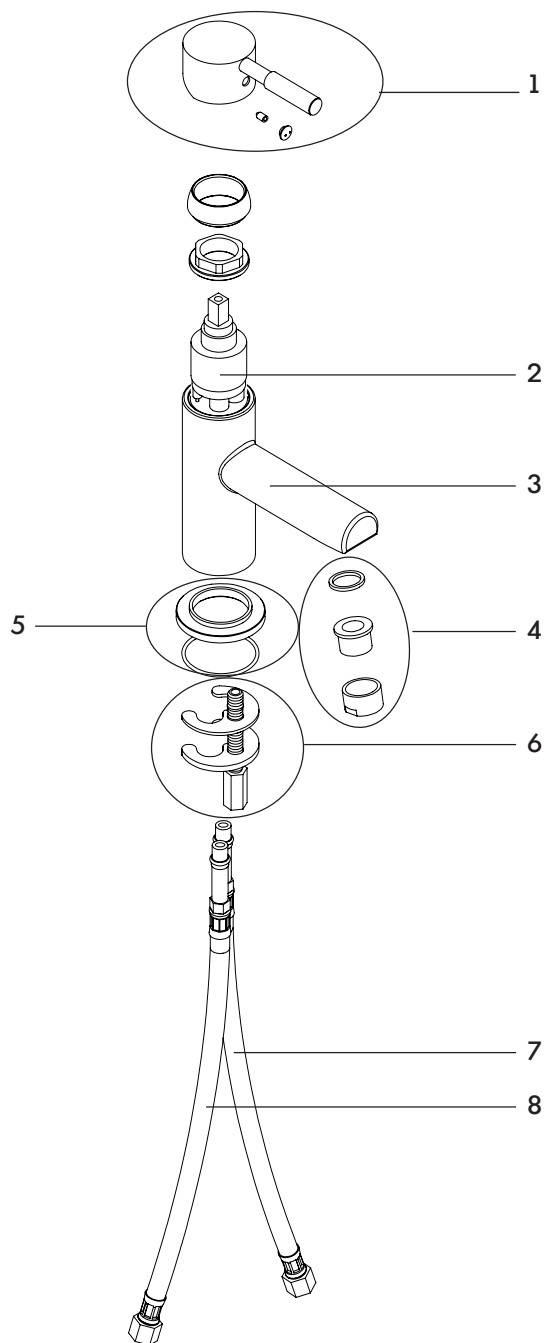

FEATURES

- Solid brass construction - **LEAD FREE**
- Single volume and temperature lever control
- Aerated water flow
- Press pop-up drain with overflow # ABDR00699
- Ceramic cartridge # ABCA04500
- 3/8" connection
- 18" stainless steel braided supply hose

CODE & COMPLIANCE

AB1953

SPECS AT LARGE

Overall spout projection: 6"
 CC spout projection: 4 1/4"
 Total faucet height: 5 7/8"

Flow rate: 1.5 gpm
 Mounting hole: 1 3/8"
 Counter depth: 1 3/8"

EXPLOSION PARTS

Item	Code	English	Français
1	ABFC78273	Handle Kit	Ensemble poignée
2	ABCA04075	35mm cartridge	Cartouche 35mm
3	ABFC10475	Faucet body	Corps du robinet
4	ABAE14003	Aerator kit	Ensemble aérateur

Item	Code	English	Français
5	ABFP07120	Faucet base kit	Ensemble base de robinet
6	ABFP09171	Retainer kit	Ensemble de fixation
7	ABFH09227	Cold water hose	Flexible d'eau froide
8	ABFH09224	Hot water hose	Flexible d'eau chaude