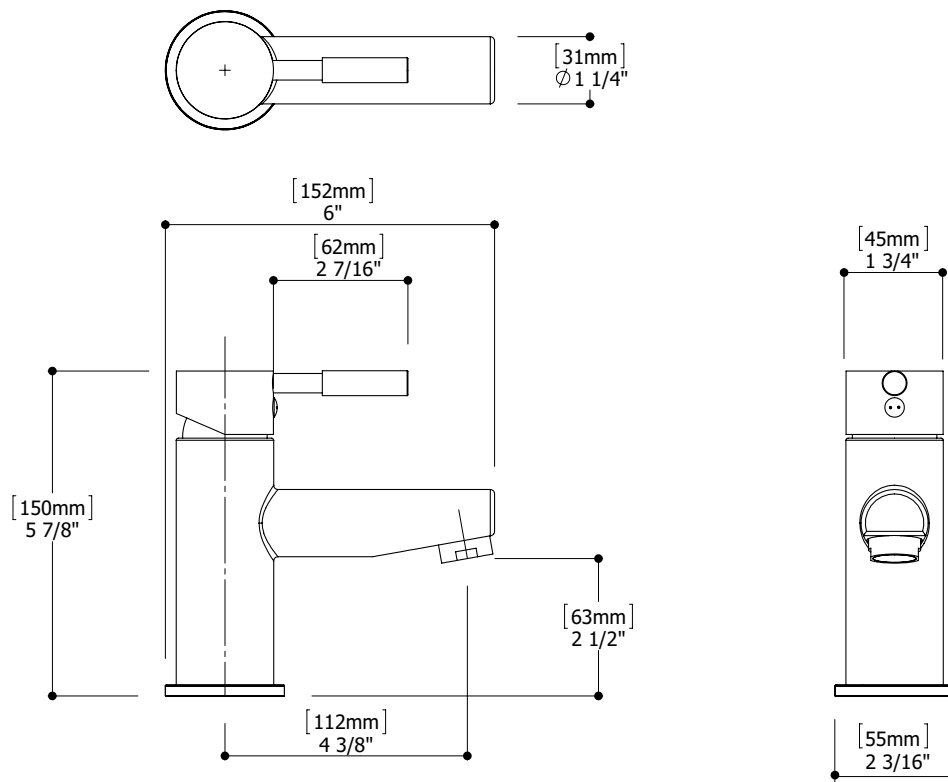

FEATURES

- Solid brass construction - **LEAD FREE**
- Single volume and temperature lever control
- Aerated water flow
- Press pop-up drain with overflow # ABDR00699
- Ceramic cartridge # ABCA04500
- 3/8" connection
- 18" stainless steel braided supply hose

CODE & COMPLIANCE

AB1953

SPECS AT LARGE

Overall spout projection: 6"
 CC spout projection: 4 1/4"
 Total faucet height: 5 7/8"

Flow rate: 1.5 gpm
 Mounting hole: 1 3/8"
 Counter depth: 1 3/8"

EXPLOSION PARTS