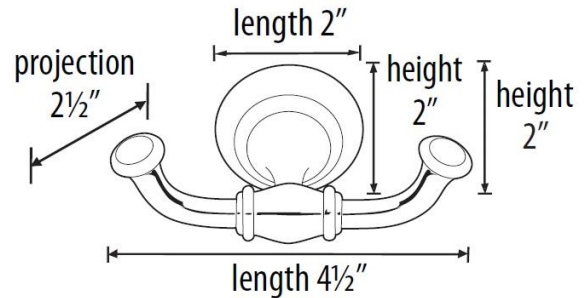

"Creations"®
by ALNO, INC.

PRODUCT SHEET

SPECIFICATIONS

CHARLIE'S COLLECTION DOUBLE ROBE HOOK

FEATURES

Transitional styling
Multiple finishes
Concealed installation

WARRANTY

Limited lifetime

NOTE: Dimensions and specifications are subject to change without notice.