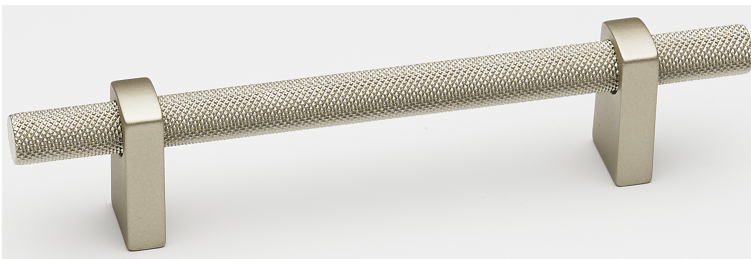

SPECIFICATIONS

**VITA BELLA
PULLS**

FEATURES

Transitional styling
Multiple finishes
Concealed installation

WARRANTY

Limited lifetime

FINISHES

Matte Black (MB)
Champagne (CHP)
Matte Nickel (MN)
Champagne/Matte Black (CHP/MB)
Matte Nickel/Matte Black (MN/MB)

MATERIAL

Aluminum

Item#	A	B	C	D	E (L)	F (W)
A2901-3	4 31/32"	3"	3/8"	1 1/4"	1/4"	11/16"
A2901-35	5 12/32"	3 1/2"	3/8"	1 1/4"	1/4"	11/16"
A2901-4	5 31/32"	4"	3/8"	1 1/4"	1/4"	11/16"
A2901-6	7 31/32"	6"	3/8"	1 1/4"	1/4"	11/16"
A2901-8	9 31/32"	8"	3/8"	1 1/4"	1/4"	11/16"
A2901-12	13 31/32"	12"	3/8"	1 1/4"	1/4"	11/16"
A2901-18	19 31/32"	18"	3/8"	1 1/4"	1/4"	11/16"