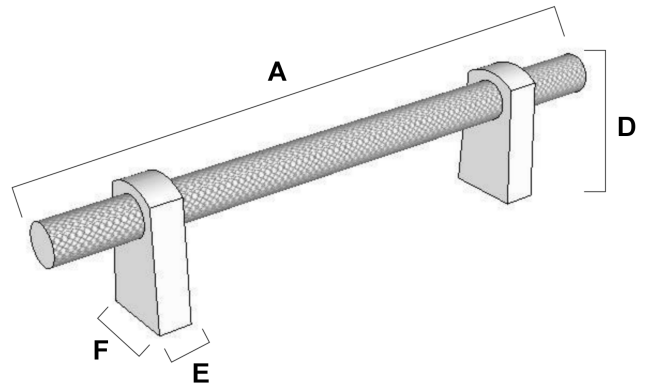

SPECIFICATIONS

**VITA BELLA
PULLS**

FEATURES

Transitional styling
Multiple finishes
Concealed installation

WARRANTY

Limited lifetime

FINISHES

Matte Black (MB)
Champagne (CHP)
Matte Nickel (MN)
Champagne/Matte Black (CHP/MB)
Matte Nickel/Matte Black (MN/MB)

MATERIAL

Aluminum

Item#	A	B	C	D	E (L)	F (W)
A2901-3	4 31/32"	3"	3/8"	1 1/4"	1/4"	11/16"
A2901-35	5 12/32"	3 1/2"	3/8"	1 1/4"	1/4"	11/16"
A2901-4	5 31/32"	4"	3/8"	1 1/4"	1/4"	11/16"
A2901-6	7 31/32"	6"	3/8"	1 1/4"	1/4"	11/16"
A2901-8	9 31/32"	8"	3/8"	1 1/4"	1/4"	11/16"
A2901-12	13 31/32"	12"	3/8"	1 1/4"	1/4"	11/16"
A2901-18	19 31/32"	18"	3/8"	1 1/4"	1/4"	11/16"

KEY:

- A - Overall Length
- B - Center to Center
- C - Width
- D - Projection
- E - Mount Length
- F - Mount Width

NOTE: Dimensions and specifications are subject to change without notice.