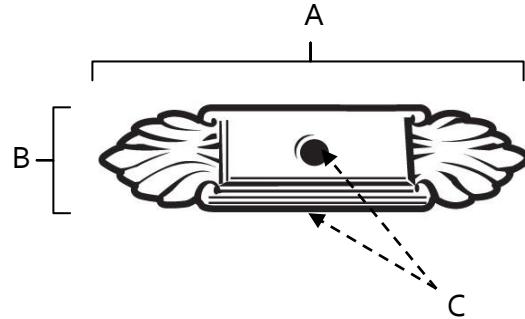

SPECIFICATIONS

**FIORE
BACKPLATE**

FEATURES

Traditional styling
Multiple finishes
Concealed installation

WARRANTY

Limited lifetime

FINISHES

Antique English Matte (AEM)
Barcelona (BARC)
Bronze (BRZ)
Chocolate Bronze (CHBRZ)
Polished Antique (PA)
Satin Nickel (SN)

MATERIAL

Brass

Item#	A	B	C
A1475	4"	1"	1/4"

KEY:

A - Length
B - Width
C - Projection

NOTE: Dimensions and specifications are subject to change without notice.