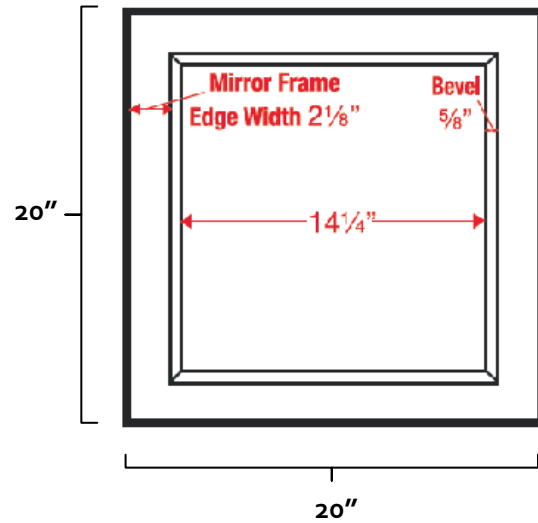

SPECIFICATIONS

MIRRORS
SQUARE MIRROR

FEATURES

Transitional styling

WARRANTY

Limited lifetime

MATERIAL

Glass